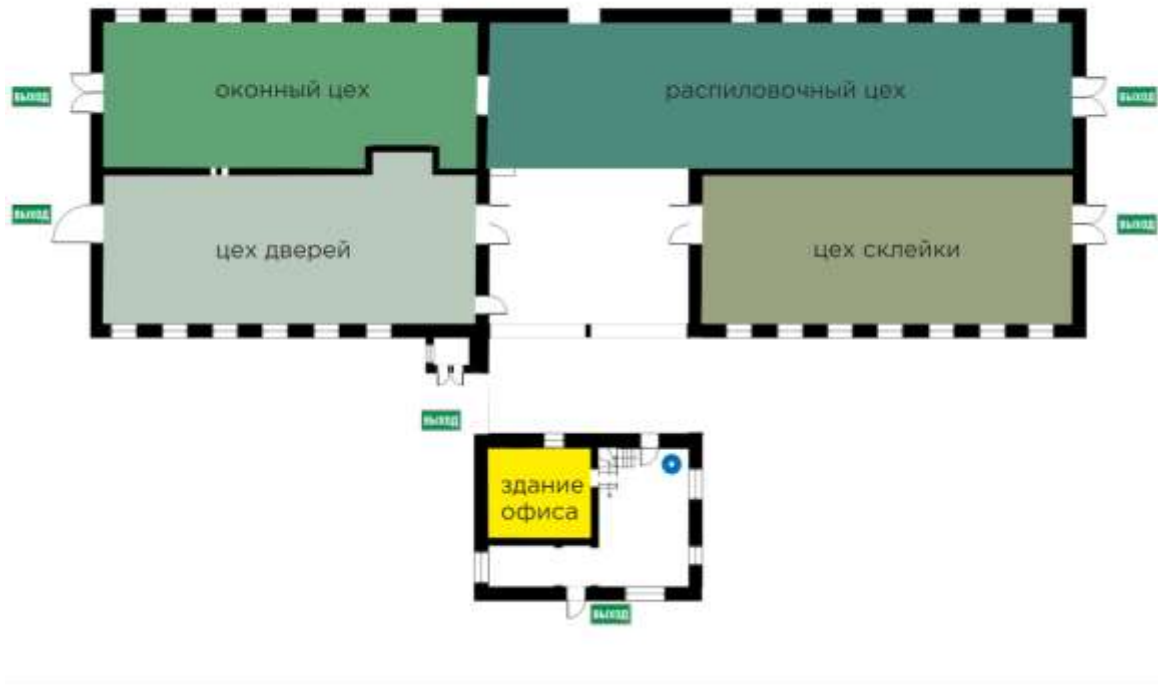

Production of wooden construction and
carpentry

The company was established in 2008.

About ENTERPRISE

location	Vologda Oblast, Ust-Cuban District, Spiiliha
Cadastral number	35:11:0302040:0062
The area of the site	5 904 sq. m.
Land category	Land settlements
The cadastral number of the building	35:11:0302032:33
Building area	1 305,4 sq. m.
The owner of the site	private property
Terms of delivery	lease
Remoteness, transport infrastructure	D. Spilyha is located in the village of Estuary 30 km - to Sukhona railway station, 70 km to Vologda Road asphalt road
Engineering infrastructure	Electricity - there is Water supply – well There is no heat supply Gas supply - no
Objects	There are production facilities

THE SCHEME OF THE PRODUCTION BUILDING

1 FLOOR

2ND FLOOR

MANUFACTURING FACILITIES

The chain of sawing wood

The chain of glue and the knings

Door-making

Window-making