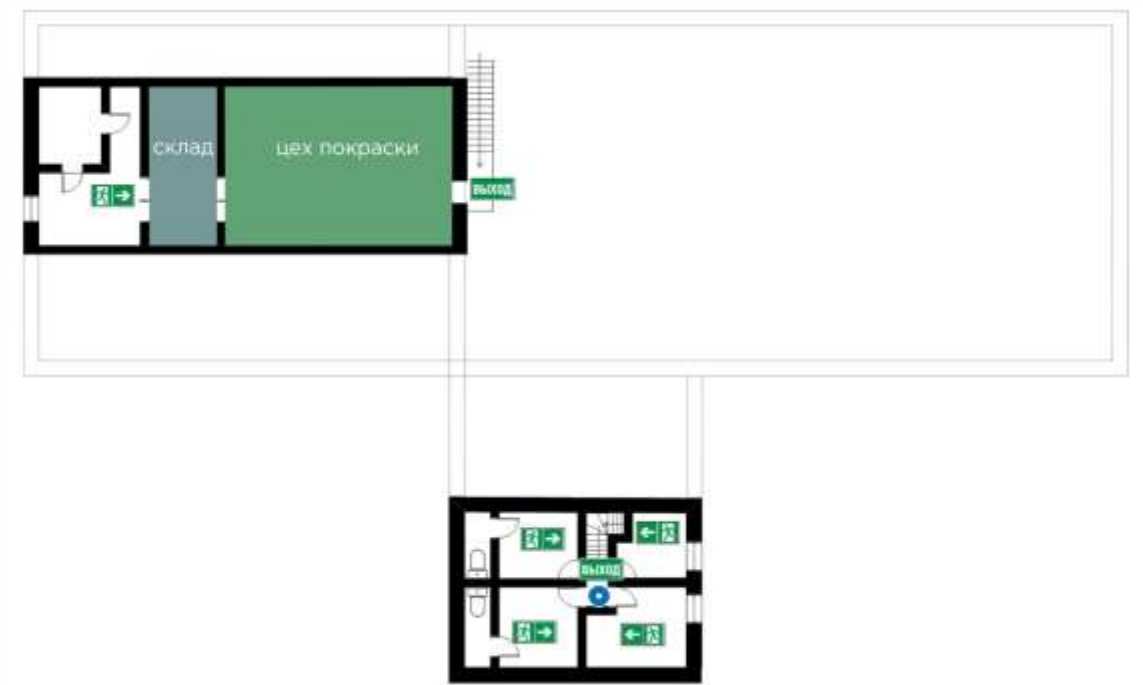

Production of wooden construction and
carpentry

The company was established in 2008.

About ENTERPRISE

location	Vologda Oblast, Ust-Cuban District, Spiiliha
Cadastral number	35:11:0302040:0062
The area of the site	5 904 sq. m.
Land category	Land settlements
The cadastral number of the building	35:11:0302032:33
Building area	1 305,4 sq. m.
The owner of the site	private property
Terms of delivery	lease
Remoteness, transport infrastructure	D. Spilyha is located in the village of Estuary 30 km - to Sukhona railway station, 70 km to Vologda Road asphalt road
Engineering infrastructure	Electricity - there is Water supply – well There is no heat supply Gas supply - no
Objects	There are production facilities

THE SCHEME OF THE PRODUCTION BUILDING

1 FLOOR

2ND FLOOR

MANUFACTURING FACILITIES

The chain of sawing wood

The chain of glue and the knings

Door-making

Window-making