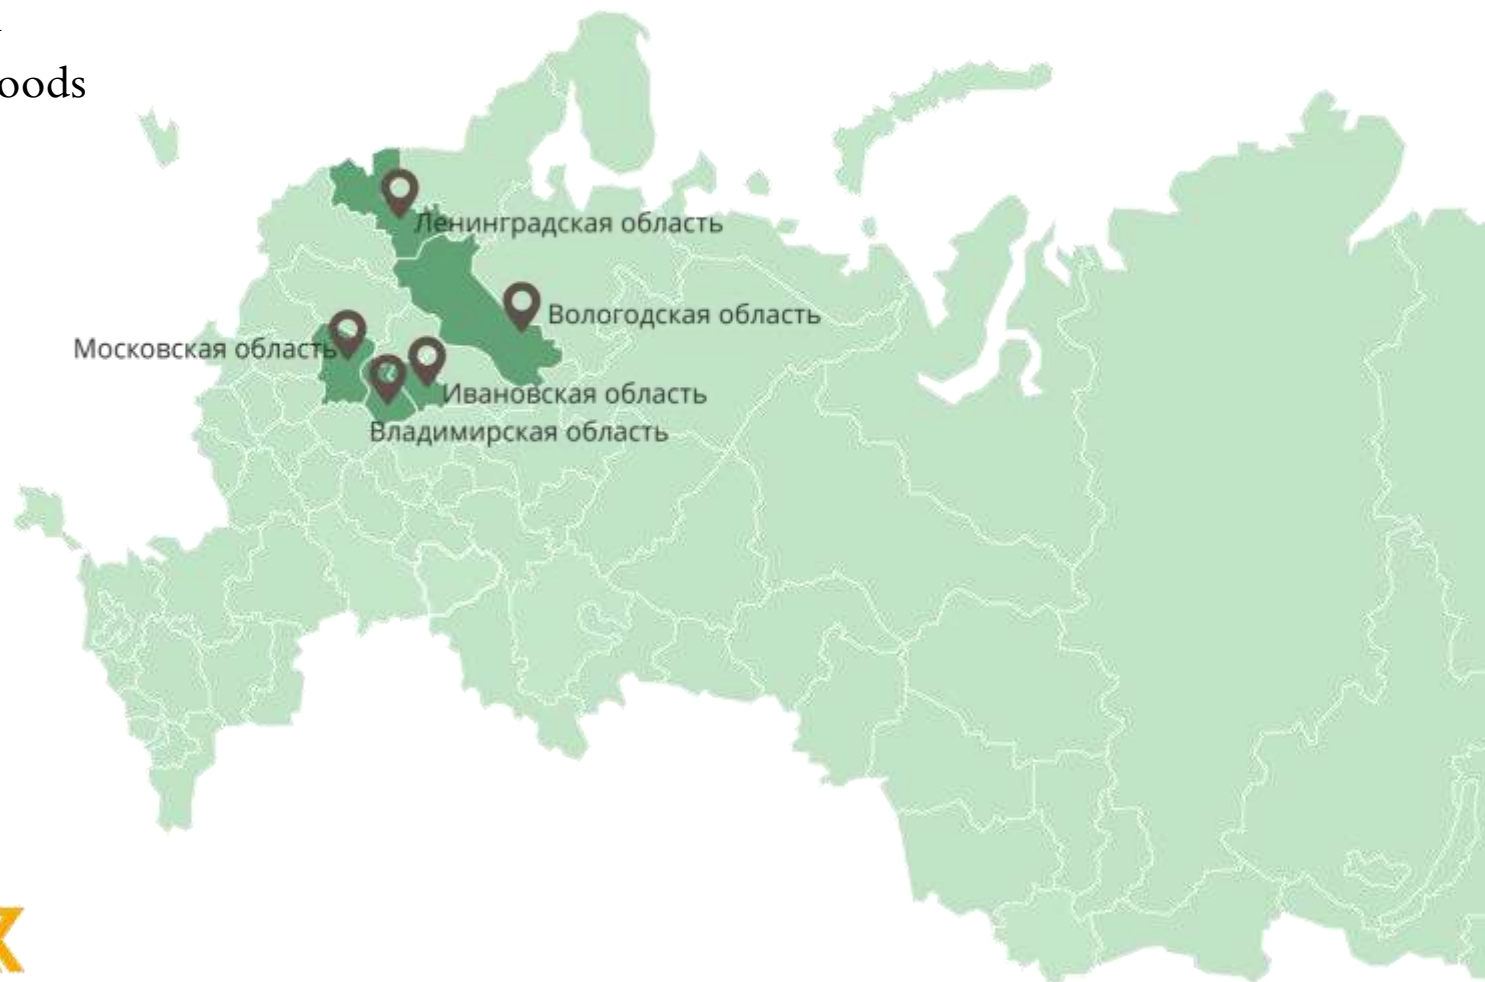

SUPPLY GEOGRAPHY

Clients of the company are companies engaged in wooden housebuilding, developers, suppliers of goods and materials for the construction of houses and cottages.

More

20 customer companies

Торговая сеть
СЕВЕРНЫЙ ЛЕС
Качественный пиломатериал из Архангельска и Сибири

Ideahoum

Uyth-Stroy Ltd.

СТРЕЛА-К